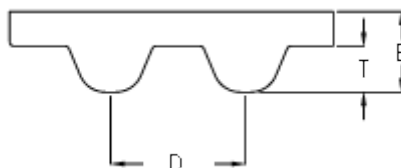

Data Sheet

Article number: 602932750599

Description: Gates timing belt POWERGRIP®
GTX 1190 14MX 20

Measures

D (Pitch)	= 14
Height B mm	= 10
Height T mm	= 6
Length	= 1190
Number of teeth	= 85
Type	= 1190 14MX 20
Width	= 20